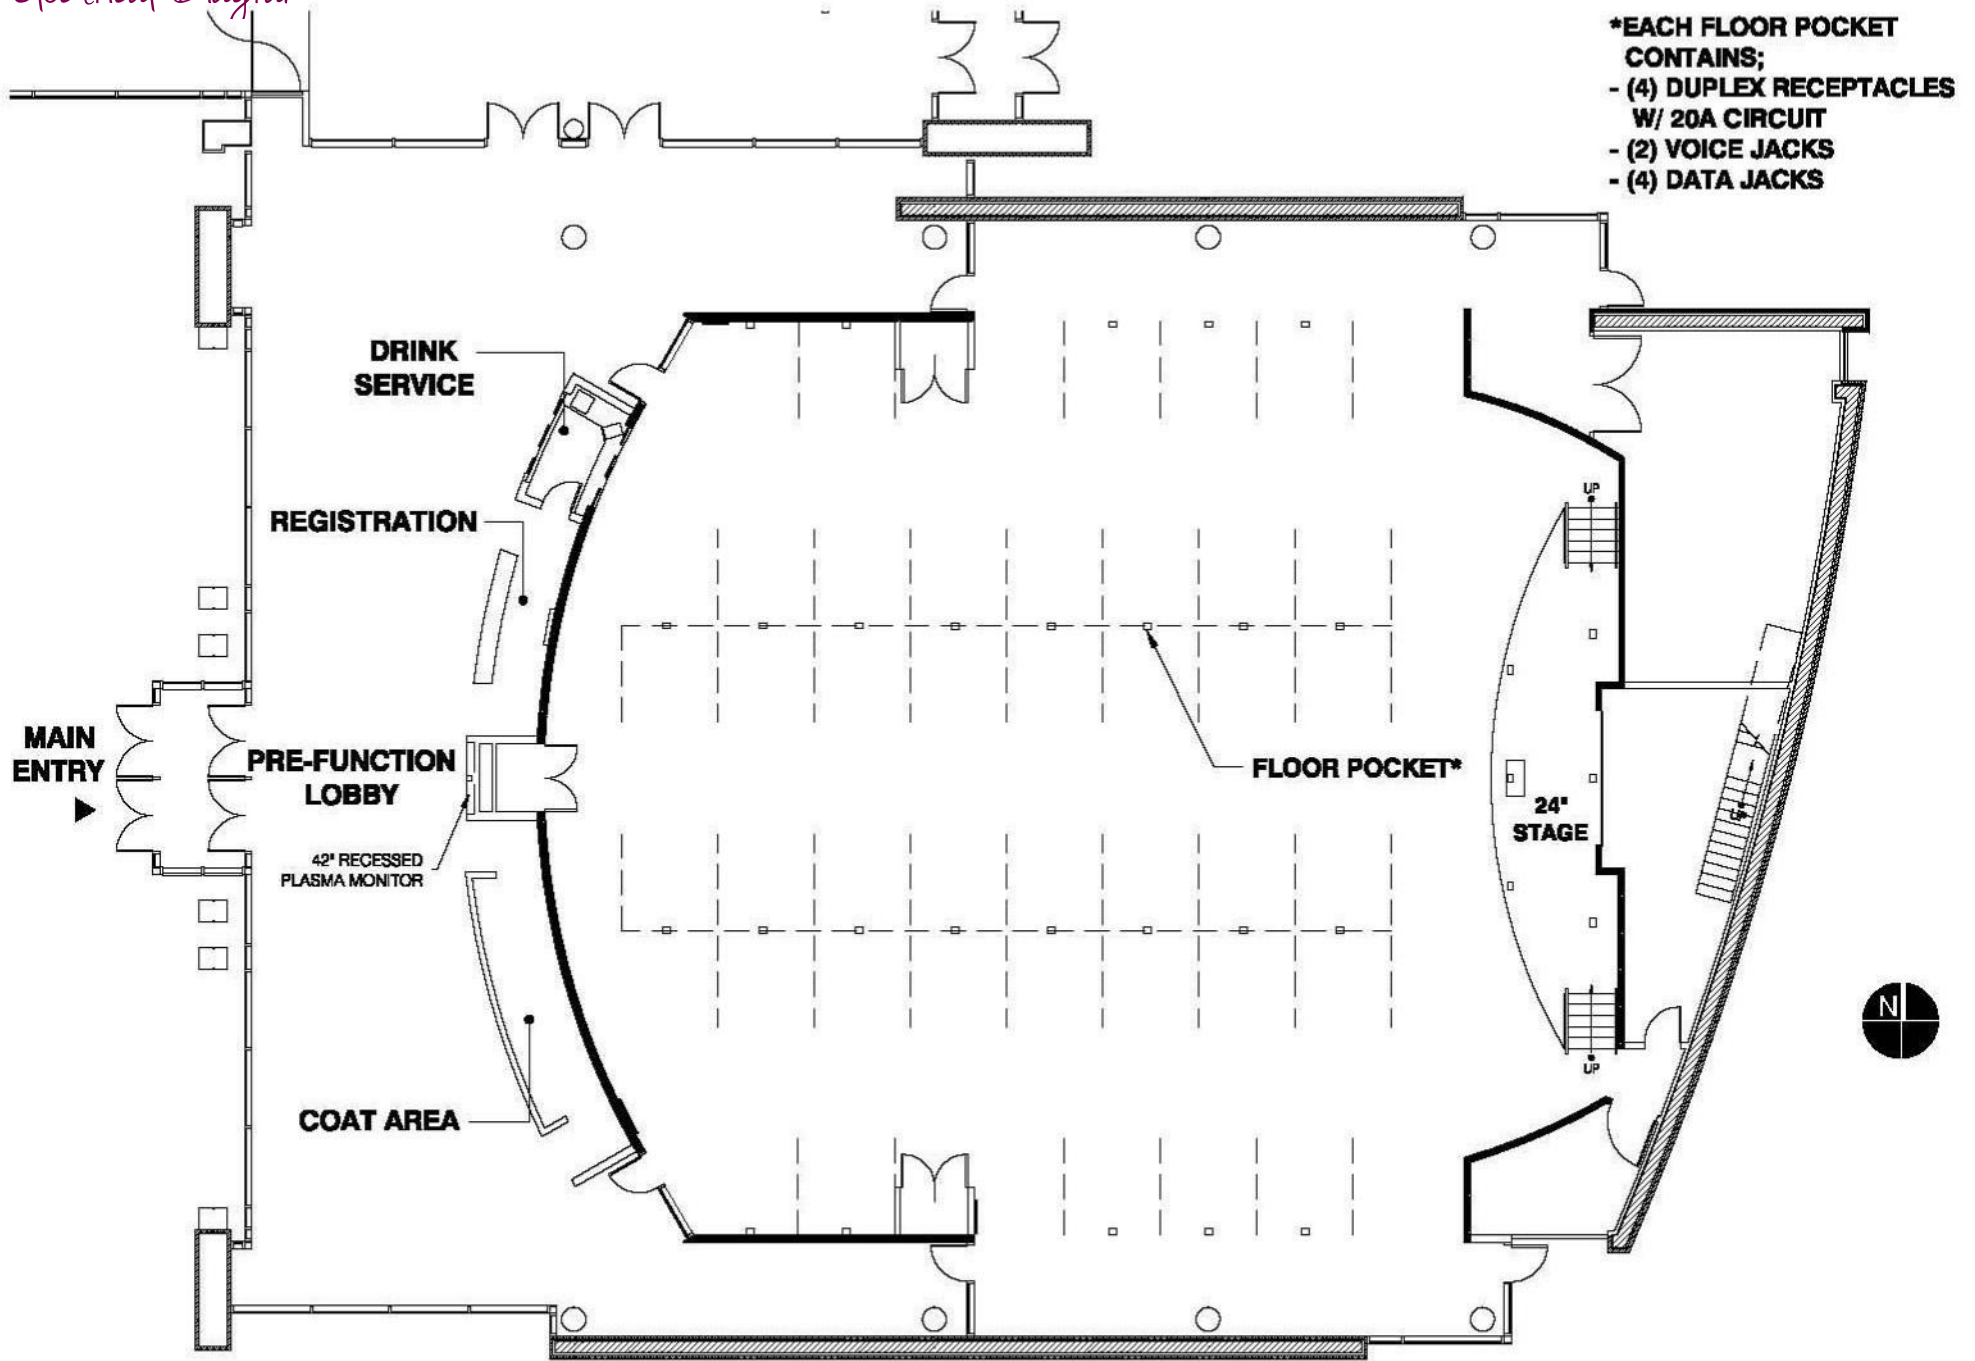

Electrical Diagram

- *EACH FLOOR POCKET CONTAINS;
- (4) DUPLEX RECEPTACLES W/ 20A CIRCUIT
- (2) VOICE JACKS
- (4) DATA JACKS